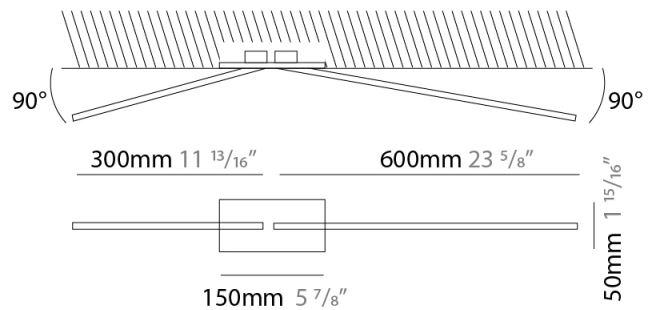

GENERAL

Series: Spillo
 Subseries: Spillo 2 Rod
 Brand: Icone
 Division: Design
 Mounting Type: Recessed
 Mounting Location: Wall
 Subcategory: Ambient

PHYSICAL

Shape: Rectangle
 Width (mm): 33
 Width (in): 1 ⁵/₁₆
 Height (mm): 750
 Height (in): 29 ¹/₂
 Min. Recessing Depth (mm): 30
 Min. Recessing Depth (in): 1 ³/₁₆
 Light Distribution: Adjustable
[Fixture Finish: WHI / BLK / CHR / BGD](#)
 Fixture Material: Brass

GENERAL

Series: Spillo
 Subseries: Spillo 2 Rod
 Brand: Icone
 Division: Design
 Mounting Type: Recessed
 Mounting Location: Ceiling
 Subcategory: Ambient

PHYSICAL

Shape: Rectangle
 Length (mm): 50
 Length (in): 1 ¹⁵/₁₆
 Width (mm): 900
 Width (in): 35 ⁷/₁₆
 Height (mm): 600
 Height (in): 23 ⁵/₈
 Light Distribution: Adjustable
 Fixture Finish: WHI / BLK / CHR / BGD
 Fixture Material: Brass

LED

Color Temperature (°K): 2700 / 3000
 Nominal Lumen (lm): 990
 CRI: >90 CRI
 Lamp Life (hrs): 50000

OPTICAL

Adjustability: Tilt 90°

RATINGS AND CERTIFICATIONS

Certified By: Certified for North American Standards
 IP rating: IP20