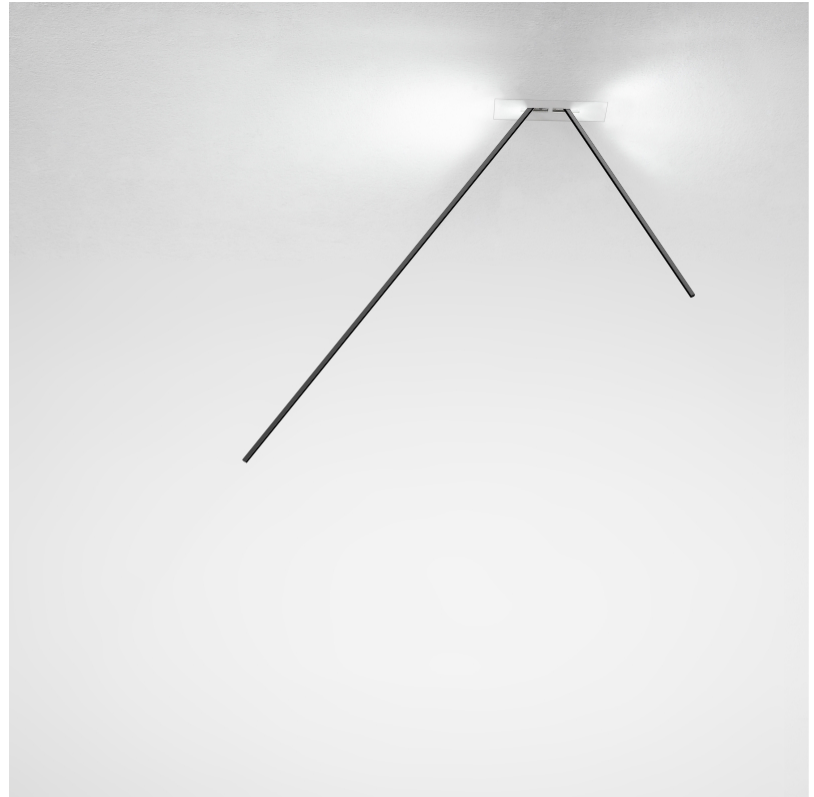

PROJECT	_____
TYPE	_____
SPECIFIER	_____
QUANTITY	_____
DATE	_____

SPILLO 2 ROD RECESSED

D46030- _____ - _____

base number   Color   Finish
_____   Temperature   Options

1. To build a product code in our configurator select the specify button on the base model # product page
2. To build a manual product code on this datasheet choose from the options listed below in blue font and add the suffix to the base model #

GENERAL

Series: Spillo
Subseries: Spillo 2 Rod
Brand: Icone
Division: Design
Mounting Type: Recessed
Mounting Location: Ceiling
Subcategory: Ambient

PHYSICAL

Shape: Rectangle
Length (mm): 50
Length (in): 1 ¹⁵/₁₆
Width (mm): 900
Width (in): 35 ⁷/₁₆
Height (mm): 600
Height (in): 23 ⁵/₈
Light Distribution: Adjustable
Fixture Finish: WHI / BLK / CHR / BGD
Fixture Material: Brass

ELECTRICAL

Lamp Type: LED
Total Output Wattage (W): 11.88
Dimming: 0-10V Dimming
Driver Included: No
Driver Location: Remote
Driver Type: Constant Voltage - 120Vac
Driver Class: Class 2
Input Voltage (V): 120
Output Voltage (V): 12
Upon Request: (Not included, see components) 0-10Vdc dimming / 277Vac

LED

Color Temperature (°K): 2700 / 3000
Nominal Lumen (lm): 990
CRI: >90 CRI
Lamp Life (hrs): 50000

OPTICAL

Adjustability: Tilt 90°

RATINGS AND CERTIFICATIONS

Certified By: Certified for North American Standards
IP rating: IP20